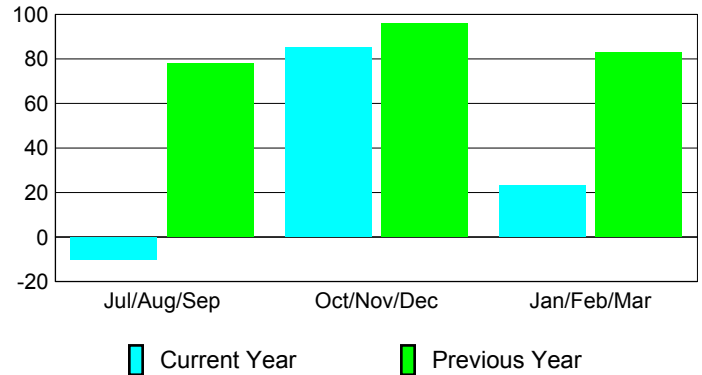

Comparison of Membership Gain/Loss

Current Year Compared to the Previous Year